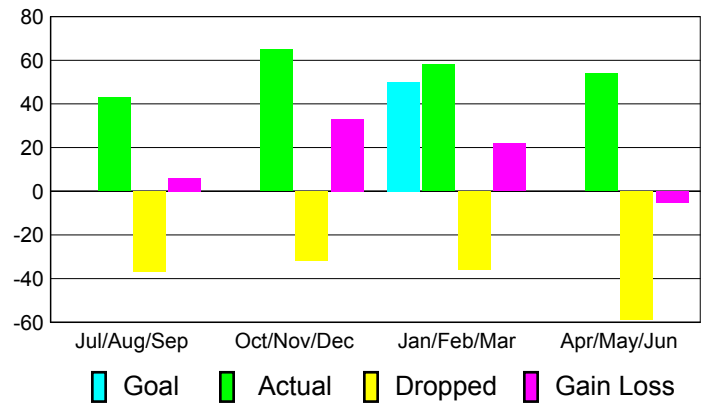

### YTD Status Quo Clubs 2010-2011

Status Quo Clubs Compared to Status Quo Members

## MEMBERSHIP

**Membership Results  
2010-2011**

**Membership  
2009-2010**

Month	Net Memb Goal	Actual New Memb	Actual Dropped Memb	Gain/Loss of Memb	Gain/Loss of Memb
Jul/Aug/Sep	0	43	-37	6	-3
Oct/Nov/Dec	0	65	-32	33	1
Jan/Feb/Mar	50	58	-36	22	9
Apr/May/June	0	54	-59	-5	-34
<b>Totals</b>	<b>50</b>	<b>220</b>	<b>-164</b>	<b>56</b>	<b>-27</b>

### Membership Results 2010-2011

Goal, New, Dropped, Gain/Loss

### Comparison of Membership Gain/Loss

Current Year Compared to the Previous Year