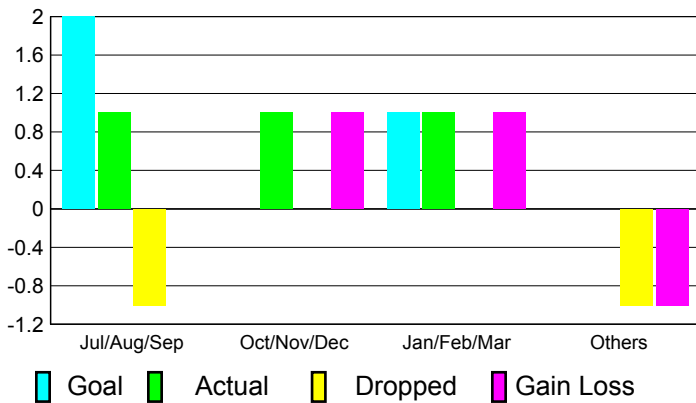

## CLUBS

**Club Results  
2010-2011**

**Clubs  
2009-2010**

Month	New Club Goal	Actual New Clubs	Actual Dropped Clubs	Gain/Loss of Clubs	Gain/Loss of Clubs
Jul/Aug/Sep	2	1	-1	0	0
Oct/Nov/Dec	0	1	0	1	0
Jan/Feb/Mar	1	1	0	1	0
Apr/May/June	0	0	-1	-1	0
<b>Totals</b>	<b>3</b>	<b>3</b>	<b>-2</b>	<b>1</b>	<b>0</b>

### Club Results 2010-2011

Goal, New, Dropped, Gain/Loss

### Comparison of Club Gain/Loss

Current Year Compared to the Previous Year